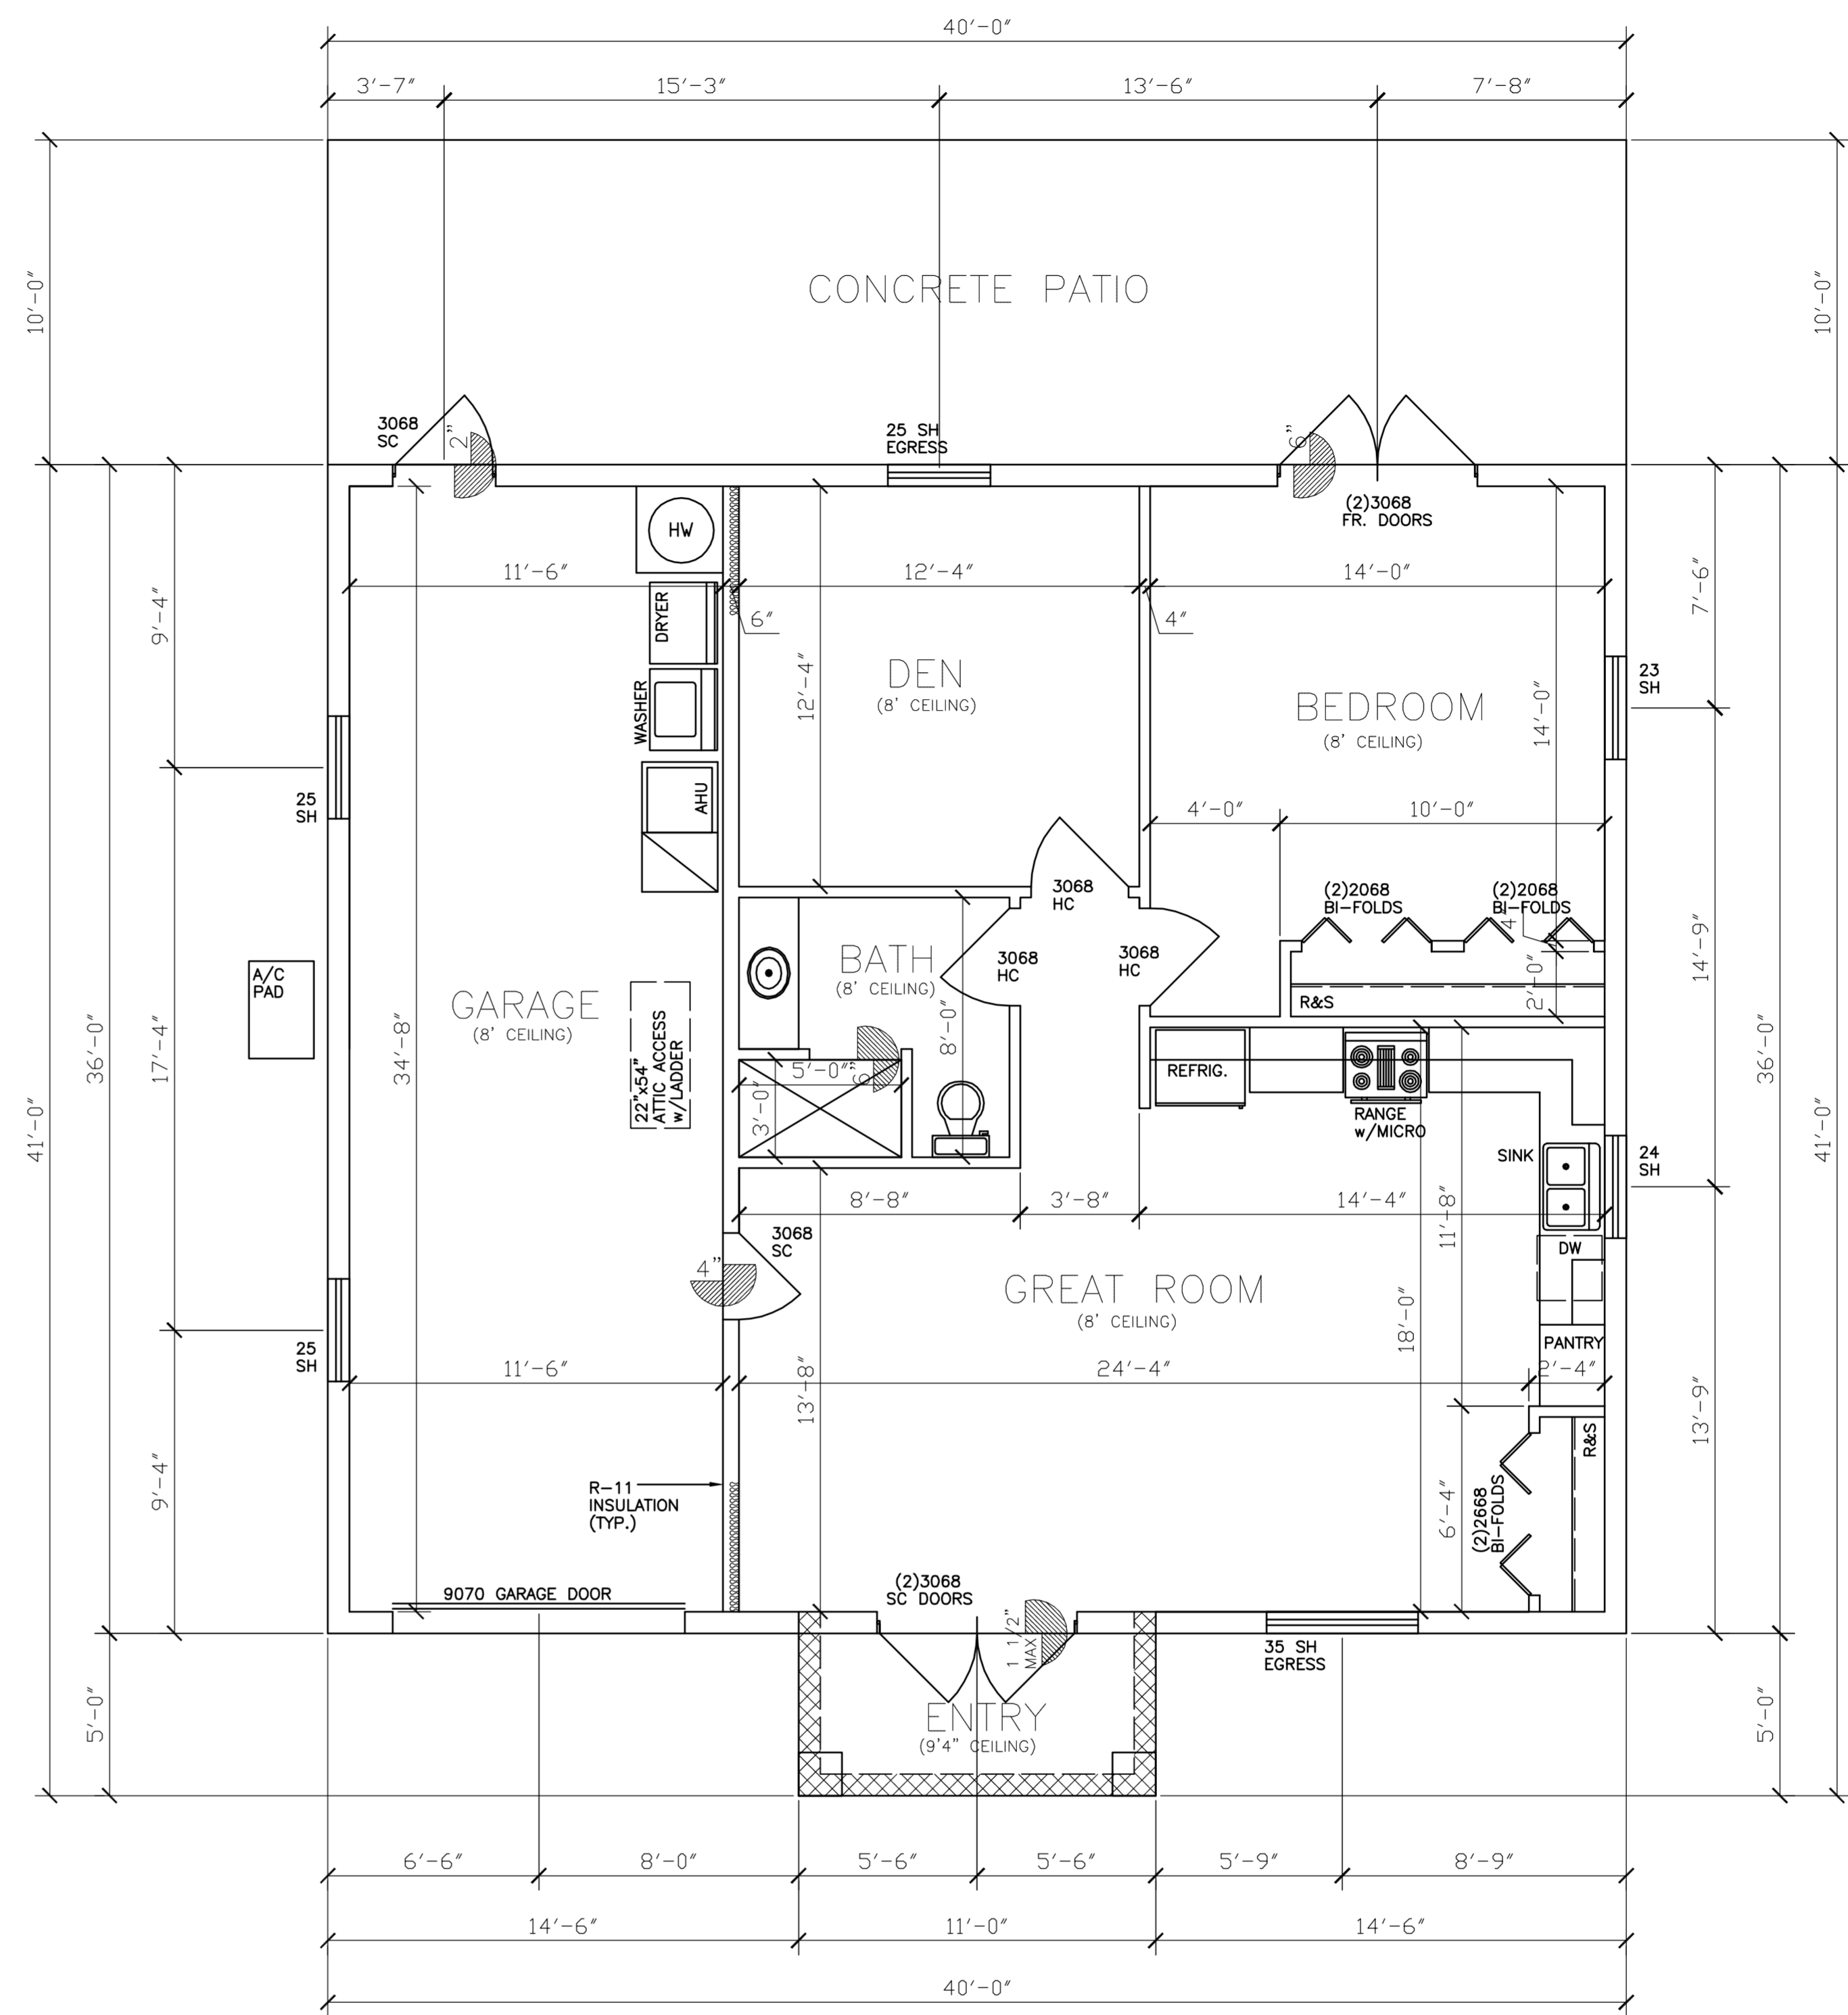

REAR

RIGHT

LEFT

FRONT

Hatch Legend	
	8'-0"
	9'-4"

FLOOR PLAN/ELEVATIONS

DATE	REVISION

DRAWN BY: TK
CHECKED BY:
DATE: 8/18/2020
SCALE: 1/4"=1'0"
SHEET

01