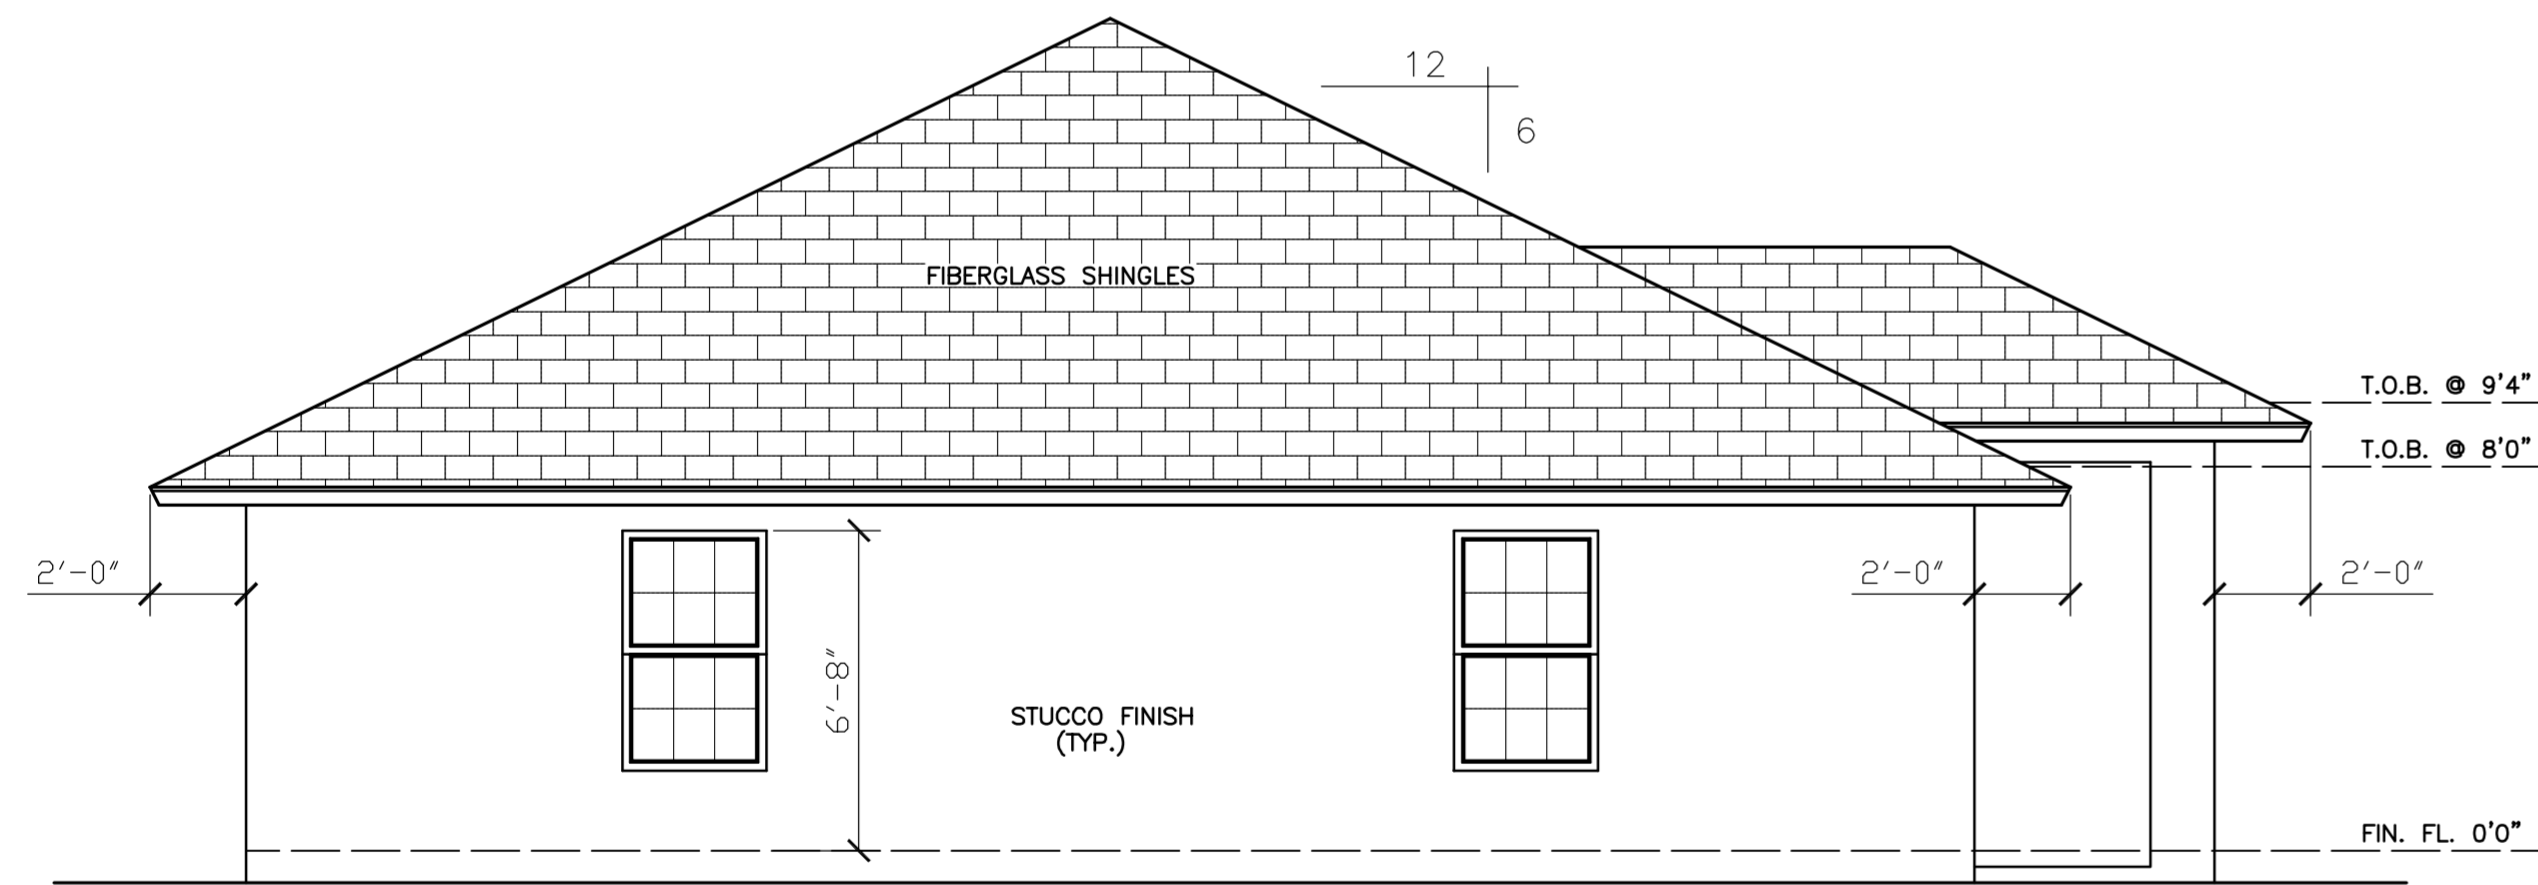

REAR

RIGHT

LEFT

FRONT

Hatch Legend	
	8'-0"
	9'-4"

FLOOR PLAN/ELEVATIONS

DATE	REVISION

DRAWN BY: TK
CHECKED BY:
DATE: 8/18/2020
SCALE: 1/4"=1'0"
SHEET