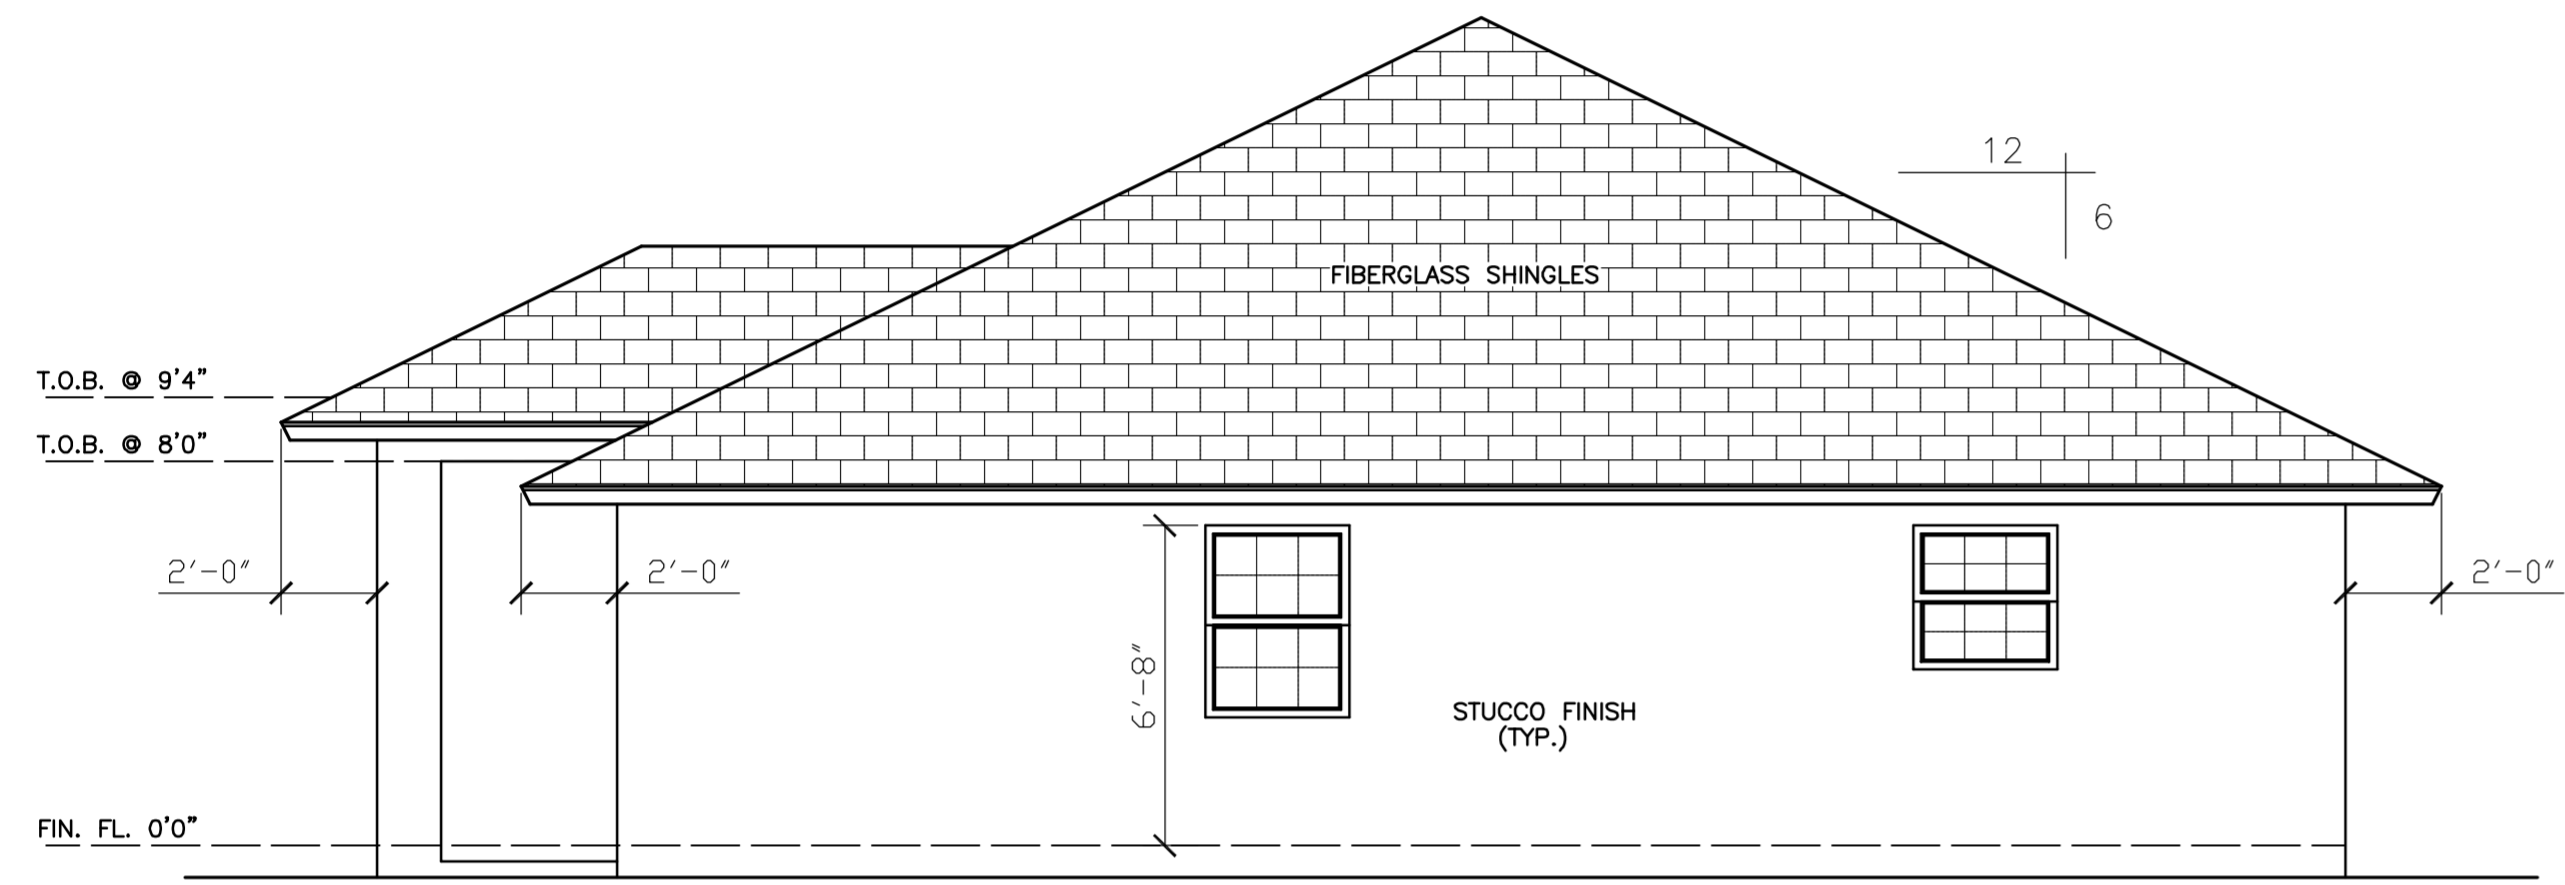

REAR

RIGHT

LEFT

FRONT

Hatch Legend	
	8'-0"
	9'-4"

FLOOR PLAN/ELEVATIONS

DATE	REVISION

DRAWN BY: TK
CHECKED BY:
DATE: 8/18/2020
SCALE: 1/4"=1'0"
SHEET